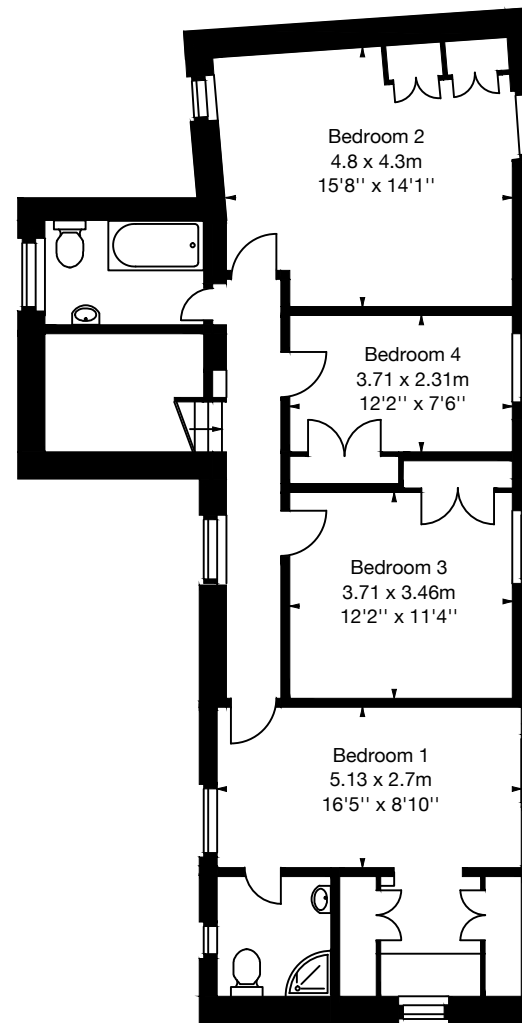

The Barn House,
6 The Street, Shipton Moigne,
Tetbury, GL8 8PN
Approx. Gross Internal Area
2181 Sq Ft - 202 Sq M

Garage
Approx. Gross Internal Area
232 Sq Ft - 21 Sq M

Ground Floor

First Floor