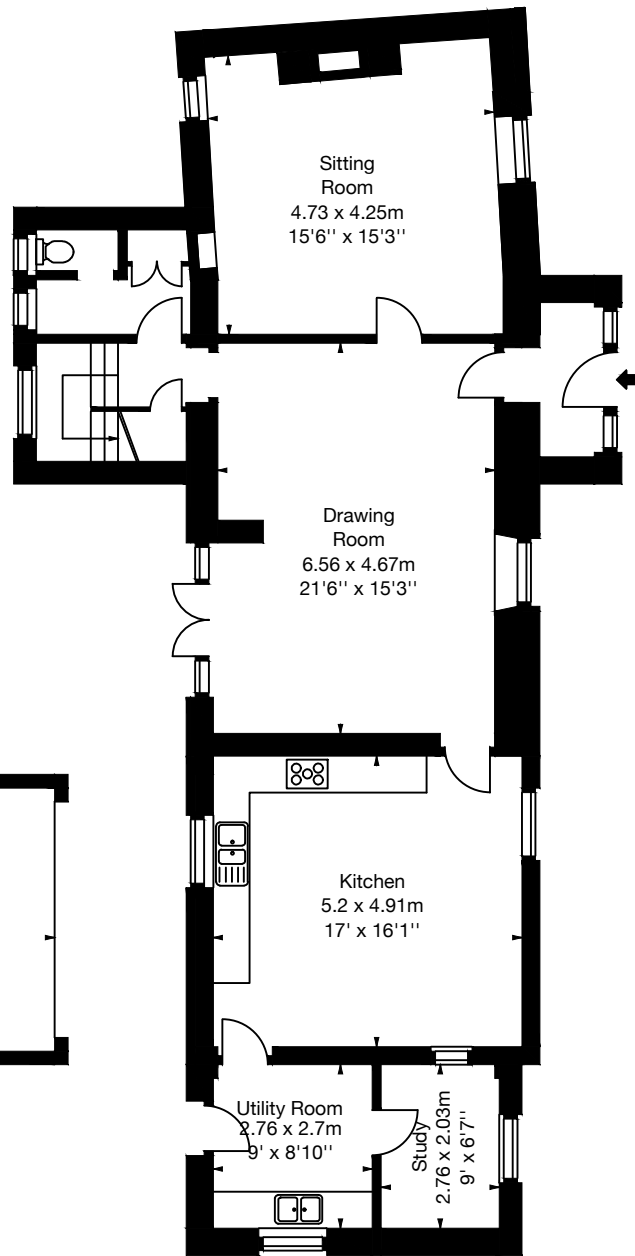

The Barn House,
6 The Street, Shipton Moigne,
Tetbury, GL8 8PN
Approx. Gross Internal Area
2181 Sq Ft - 202 Sq M

Garage
Approx. Gross Internal Area
232 Sq Ft - 21 Sq M

Ground Floor

First Floor