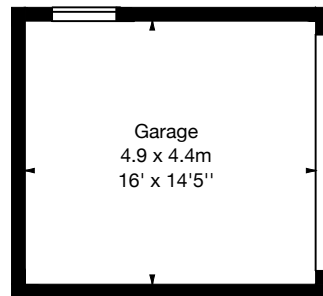

The Barn House,
6 The Street, Shipton Moigne,
Tetbury, GL8 8PN
Approx. Gross Internal Area
2181 Sq Ft - 202 Sq M

Garage
Approx. Gross Internal Area
232 Sq Ft - 21 Sq M

Ground Floor

First Floor